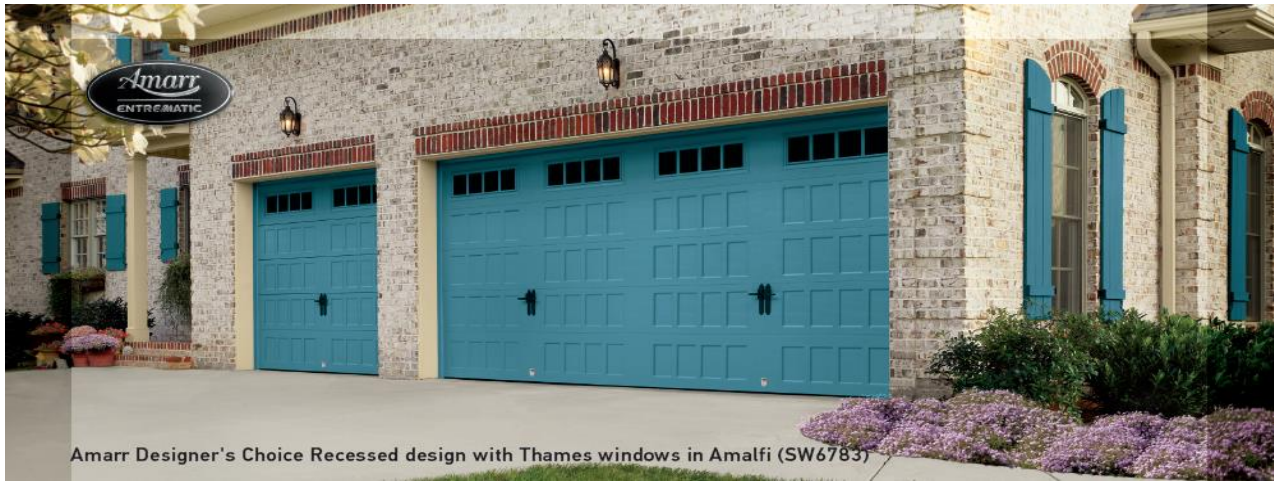

## SnapDry™ Paint Colors Approved for Exterior Use

All colors are Satin finish