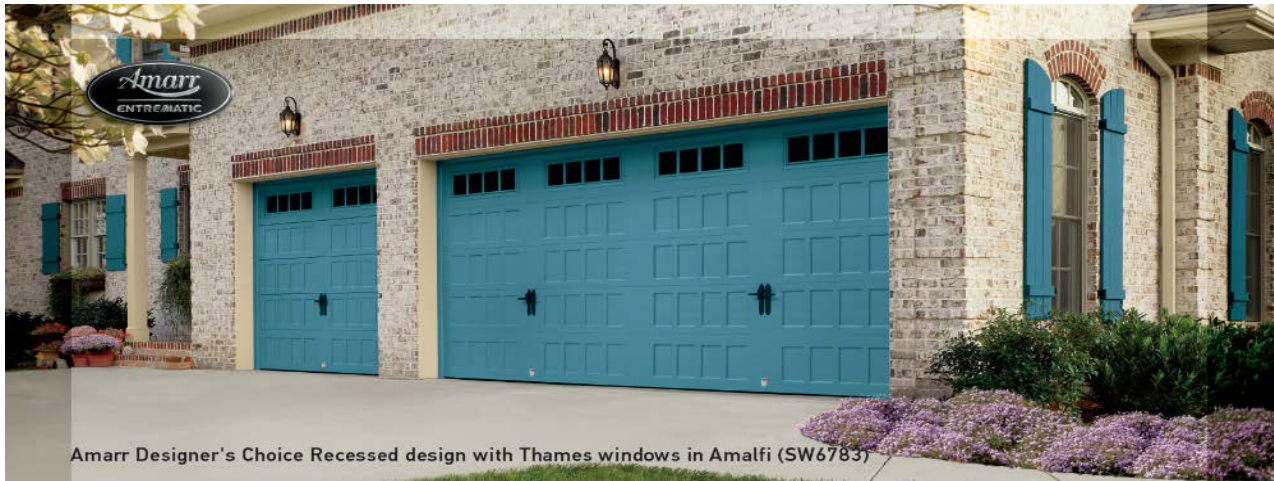

SnapDry™ Paint Colors Approved for Exterior Use

All colors are semi-gloss finish

Reds

Amaryllis	6591	Dishy Coral	6598	Jaipur Pink	6577	Rose	6290
Arresting Auburn*	6034	Doeskin	6044	Java*	6090	Rose Embroidery	6297
Artistic Taupe	6030	Dressy Rose	6024	Likeable Sand	6058	Rosebay	6563
Berry Bush	6292	Dutch Cocoa	6032	Memorable Rose	6311	Rosebud	6288
Blackberry*	7577	Emerging Taupe	6045	Mocha	6067	Rosy Outlook	6316
Bold Brick	6327	Enticing Red	6600	Morrocان Brown	6060	Ruby Shade	6572
Bonafide Beige	6065	Eros Pink	6860	Nuthatch	6088	Rugged Brown*	6062
Brevity Brown*	6068	Fine wine*	6307	Positive Red*	6871	Rustic Red*	7593
Brick Paver*	7599	Fired Brick*	6335	Pressed Flower	6304	Salute*	7582
Burgundy*	6300	Fireweed*	6328	Radish*	6861	Sand Dune	6086
Canyon Clay	6054	Firey Brown*	6055	Rambling Rose	6305	Sand Trap	6066
Charming Pink	6309	Flower Pot*	6334	Red Barn*	7591	Sandbank	6052
Cheery	6584	Forward Fuchsia*	6842	Red Bay*	6321	Sashay Sand	6051
Cherries Jubilee	6862	Framboise*	6566	Redbud	6312	Socialite	6025
Cherry Tomato*	6864	French Roast*	6069	Reddened Earth	6053	Swing Brown	6046
Concerto	6298	Glamour	6031	Reddish	6319	Tanbark	6061
Constant Coral	6325	Grounded	6089	Rembrandt Ruby	0033	Teaberry	6561
Coral Bells	6593	Haute Pink	6570	Resounding Rose	6318	Terra Brun*	6048
Coral Island	6332	Heartthrob*	6866	River Rouge	6026	Tile Red*	7261
Coral Reef	6606	Innocence	6302	Romance	6323	Trusty Tan	6087
Crabby Apple*	7592	Insightful Rose	6023	Rookwood Red*	2802	Wild Currant*	7583
Demure	6295	Interface Tan	6059	Rosaline Pearl	9077		

Oranges

Almond Roca	9105	Jalapeno	6629	Rookwood Terra Cotta	2803	Sun Bleached Orche	9011
Ambitious Amber	6366	Jersey Cream	6379	Sociable	6359	Sweet Orange	6351
Copper Harbor	6634	Peach Fuzz	6344	Sockeye	6619	Tigereye	6362
Endless Sea*	9150	Pennywise	6349	Soft Apricot	6352	Truepenny	6355
Fame Orange	6346	Persimmon	6339	Spicy Hue	6342	Viva Gold	6367
Flan	6652	Polvo de oro	9012	Spun Sugar	6337	Warming Peach	6338
Harvester	6373	Red Cent	6341	Sumptous Peach	6345	Windswept Canyon	9010
Humble Gold	6380						

* These Color Zone colors are not recommended for triple-layer, polystyrene-insulated doors due to the possible negative effects of heat gain on the polystyrene insulation on. Specifically, these Color Zone colors on Stratford ST3000, Heritage HR3000, Oak Summit OS3000, Lincoln LI3000, Hillcrest HI3000, Amarr 2731, 2732 or 2432 voids the Section Material limited warranty.

SHERWIN WILLIAMS