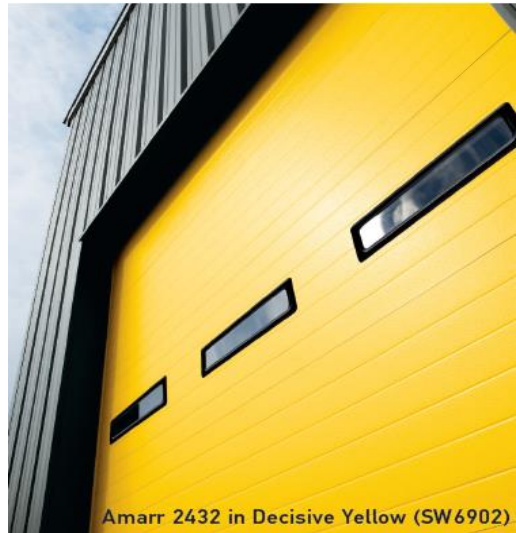

SnapDry™ Paint Colors Approved for Exterior Use
All colors are semi-gloss finish

Yellows

Antler Velvet	9111	Ginger Root	9095	Soft Fawn	9097	Umber*	6146
Artifact	6138	Hardware	6172	Song Thrush	9112	Universal Khaki	6150
Barro Verde	9123	Harmonic Tan	6136	Superior Bronze	6152	Urban Jungle	9117
Basket Beige	6143	High Tea	6159	Tarnished Treasure	9118	Utaupeia	9088
Beige Intenso	9096	Honed Soapstone	9126	Tea Chest	6103	Utterly Beige	6080
Believable Buff	6120	Iced Mocha	9092	Thatch Brown	6145	Verde Marron	9124
Bengal Grass	6411	Ivoire	6127	Touch of Sand	9085	Wool Skein	6148
Best Bronze*	6160	Jute Brown	6096	Tres Naturale	9101	Woven Wicker	9104
Brassy	6410	Kilim Beige	6106	Tupelo Tree	6417		
Burlap	6137	Latte	6108				
Caraibe	9090	Lightweight Beige	6092				
Chatroom	6171	Muddled Basil*	7745				
Cobble Brown	6082	Mudslide	9113				
Cocoa Whip	9084	Napery	6386				
Coconut Husk*	6111	Nearly Brown	9093				
Cocoon	6173	Nomadic Desert	6107				
Cool Beige	9086	Playa Arenosa	9094				
Cowboy Boots*	9115	Practical Beige	6100				
Craft Paper	6125	Quinoa	9102				
Decisive Yellow	6902	Quiver tan	6151				
Diverse Beige	6079	Realist Beige	6078				
Double Latte	9108	Saddle Up*	9099				
Down Home	6081	Saguaro*	6419				
Dried Edamame	9122	Sand Dollar	6099				
El Caramelo	9106	Sands of Time	6101				
Fallen Leaves	9114	Sawdust	6158				
Familiar Beige	6093	Sawgrass Basket	9121				
Farro	9103	Sensational Sand	6094				
Favorite Tan	6157	Smoky Beige	9087				

Greens

Aloof Gray	6197	Dried Thyme	6186	Jade Dragon	9129	Rare Gray	6199
Ancient Marble	6162	Eclipse	6166	Jadite	6459	Retreat	6207
Astuerie Gray	6184	Escape Gray	6185	Jasper*	6216	Rock Garden*	6195
At Ease Soldier	9127	Espalier*	6734	Kale Green	6460	Rocky River	6215
Black Emerald*	2936	Evergreens*	6447	Lacewing	6729	Sea Salt	6204
Cast Iron	6202	Filmy Green	6190	Link Gray	6200	Seawashed Glass	9034
Clary Sage	6178	Garden Gate*	6167	Liveable Green	6176	Secret Garden*	6181
Comfort Gray	6205	Grassland	6163	Oakmoss	6180	Sensible Hue	6198
Connected Gray	6165	Green Onyx	9128	Oyster Bay	6206	Slow Green	6456
Conservative Gray	6183	Greenbelt	6927	Parisian Patina	9041	Softened Green	6177
Contented	6191	Halcyon Green	6213	Privilege Green	6193	Still Water*	6223
Costal Plain	6192	Houseplant	6727	Quietude	6212	Svelte Sage	6164
Cucumber	6722	Isle of Pines*	6461	Rainwashed	6211	Underseas	6214

* These Color Zone colors are not recommended for triple-layer, polystyrene-insulated doors due to the possible negative effects of heat gain on the polystyrene insulation on. Specifically, these Color Zone colors on Stratford ST3000, Heritage HR3000, Oak Summit OS3000, Lincoln LI3000, Hillcrest HI3000, Amarr 2731 or Amarr 2432 voids the Section Material limited warranty.