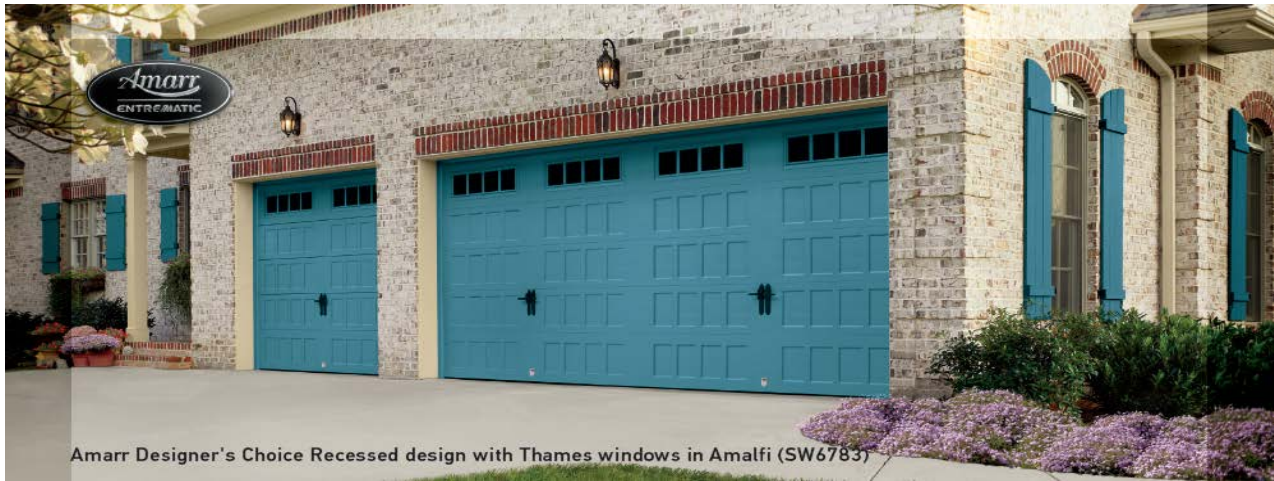

## SnapDry™ Paint Colors Approved for Exterior Use

All colors are semi-gloss finish