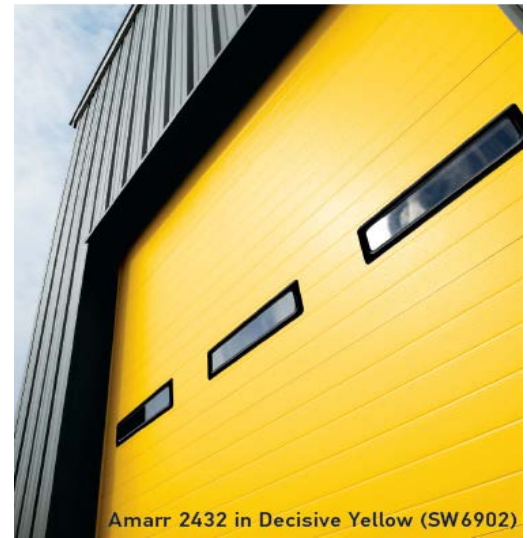

SnapDry™ Paint Colors Approved for Exterior Use

All colors are semi-gloss finish

Yellows

Antler Velvet	9111	Farro	9103	Sawdust	6158	Touch of Sand	9085
Artifact	6138	Favorite Tan	6157	Sawgrass Basket	9121	Tres Naturale	9101
Barro Verde	9123	Ginger Root	9095	Sensational Sand	6094	Tupelo Tree	6417
Basket Beige	6143	Hardware	6172	Smoky Beige	9087	Umber*	6146
Beige Intenso	9096	Harmonic Tan	6136	Soft Fawn	9097	Universal Khaki	6150
Believable Buff	6120	High Tea	6159	Softer Tan	6141	Urban Jungle	9117
Bengal Grass	6411	Honed Soapstone	9126	Song Thrush	9112	Utaupeia	9088
Best Bronze*	6160	Iced Mocha	9092	Superior Bronze	6152	Utterly Beige	6080
Brassy	6410	Ivoire	6127	Tarnished Treasure	9118	Verde Marron	9124
Burlap	6137	Jute Brown	6096	Tea Chest	6103	Wool Skein	6148
Caraibe	9090	Kilim Beige	6106	Thatch Brown	6145	Woven Wicker	9104
Chatroom	6171	Latte	6108				
Cobble Brown	6082	Lightweight Beige	6092				
Cocoa Whip	9084	Muddled Basil*	7745				
Coconut Husk*	6111	Mudslide	9113				
Cocoon	6173	Napery	6386				
Compatible Cream	6387	Natural Linen	9109				
Cool Beige	9086	Nearly Brown	9093				
Cowboy Boots*	9115	Nomadic Desert	6107				
Craft Paper	6125	Playa Arenosa	9094				
Decisive Yellow	6902	Practical Beige	6100				
Diverse Beige	6079	Quinoa	9102				
Double Latte	9108	Quiver tan	6151				
Down Home	6081	Realist Beige	6078				
Dried Edamame	9122	Saddle Up*	9099				
El Caramelo	9106	Saguaro*	6419				
Fallen Leaves	9114	Sand Dollar	6099				
Familiar Beige	6093	Sands of Time	6101				

Blues

Adriatic Sea*	6790	Cooled Blue	6759	Jargon Jade	6753	Rainstorm*	6230
After the Rain	9047	Debonair	9139	Jay Blue*	6797	Rapture Blue	6773
Amalfi	6783	Dignity Blue*	6804	Larchmere	6752	Refresh	6751
Aquaduct	6758	Flyaway	6794	Liquid Blue	6779	Relentless Olive	6425
Aquarium	6767	Foggy Day	6235	Little Blue Box	9044	Restful	6458
Aquastone	9043	Fountain	6787	Loyal Blue*	6510	Retro Mint	9036
Aviary Blue	6778	Frank Blue*	6967	Mariner	6766	Rivulet	6760
Basque Green*	6426	Freshwater	6774	Minor Blue	6792	Ryegrass	6423
Bathe Blue	6771	Gentle Aquamarine	9046	Mint Condition	6743	Silken Peacock	9059
Blue Nile	6776	Gratifying Green	6435	Moonraker	6701	Sky Fall	9049
Bluebell	6793	Hep Green	6704	Nautilus	6780	Spa	6765
Bora Bora Shore	9045	Honorable Blue*	6811	Outerspace	6251	Stardew	9138
Breaktime	6463	Hunt Club*	6468	Paradise	6720	Surfin'	9048
Bunglehouse Blue*	0048	Indigo*	6531	Parakeet	6711	Swimming	6764
Calypso	6950	Inky Blue	9149	Pickle	6725	Tame Teal	6757
Capri	6788	Interesting Aqua	6220	Poolhouse	7603	Tempe Star*	6229
Cay	6772	Jamaica Bay	6781	Quench Blue	6785	Traffic Blue*	RAL5017
Cloudless	6786					Waterfall	6750

* These Color Zone colors are not recommended for triple-layer, polystyrene-insulated doors due to the possible negative effects of heat gain on the polystyrene insulation on. Specifically, these Color Zone colors on Stratford ST3000, Heritage HR3000, Oak Summit OS3000, Lincoln LI3000, Hillcrest HI3000, Amarr 2731, 2732 or 2432 voids the Section Material limited warranty.