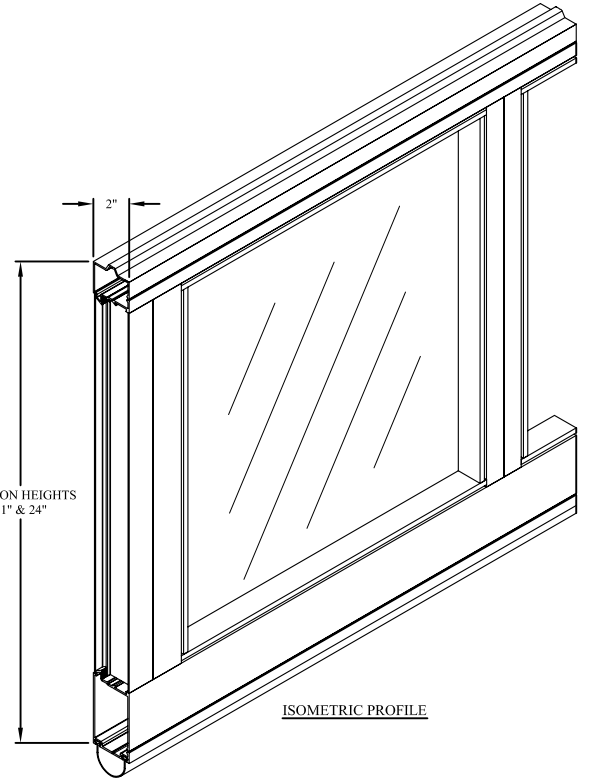

MODEL 3550

MODEL 3550

GARAGE DOORS

ALUMINUM FULLVIEW W/ 1/8" DSB GLASS
SHOWN

AVAILABLE OPTIONS
1/8" CLEAR ANNEALED GLASS
1/8" TEMPERED GLASS
DOUBLE PANE 1/2" INSULATED CLEAR ANNEALED GLASS
DOUBLE PANE 1/2" INSULATED CLEAR TEMPERED GLASS
.050 ALUMINUM PANEL
CUSTOM OPTIONS AVAILABLE

GLAZING REFERENCE CHART

DOOR WIDTH	MAX WINDOWS	1/8" GLASS AVAILABLE	1/2" GLASS AVAILABLE	ALUMINUM PANEL
8'2"	2	YES	YES	YES
9'2"	2	YES	YES	YES
10'2"	3	YES	YES	YES
11'2"	3	YES	YES	YES
12'2"	3	YES	YES	YES
13'2"	4	YES	YES	YES
14'2"	4	YES	YES	YES
15'2"	4	YES	YES	YES
16'2"	4	YES	YES	YES
17'2"	5	YES	YES	YES
18'2"	5	YES	YES	YES
19'2"	5	YES	YES	YES
20'2"	6	YES	YES	YES
21'2"	6	YES	NO	YES
22'2"	6	YES	NO	YES
23'2"	6	YES	NO	YES
24'2"	6	YES	NO	YES

NOTE: CHART ABOVE INDICATES MAXIMUM NUMBER OF WINDOWS PER SECTION AND GLASS AVAILABILITY.

MODEL 3550

GARAGE DOORS

Door Height	21" Bottom	21" Intermediate	24" Bottom	24" Intermediate	Door Height	21" Bottom	21" Intermediate	24" Bottom	24" Intermediate
7'0"	1	3			13'0"		4	1	2
7'3"		3	1		13'3"		3	1	3
7'6"		2	1	1	13'6"		2	1	4
7'9"		1	1	2	13'9"		1	1	5
8'0"				4	14'0"			1	6
8'3"	Not Available				14'0"	1	7		
8'6"	Not Available				14'3"		7	1	
8'9"	1	4			14'6"		6	1	1
9'0"		4	1		14'9"		5	1	2
9'3"		3	1	1	15'0"		4	1	3
9'6"		2	1	2	15'3"		3	1	4
9'9"		1	1	3	15'6"		2	1	5
10'0"			1	4	15'9"		1	1	6
10'3"	Not Available				15'9"	1	8		
10'6"	1	5			16'0"			1	7
10'9"		5	1		16'0"		8	1	
11'0"		4	1	1	16'3"		7	1	1
11'3"		3	1	2	16'6"		6	1	2
11'6"		2	1	3	16'9"		5	1	3
11'9"		1	1	4	17'0"		4	1	4
12'0"			1	5	17'3"		2	1	5
12'3"	1	6			17'6"		2	1	6
12'6"		6	1		17'9"		1	1	7
12'9"		5	1	1	18'0"			1	8