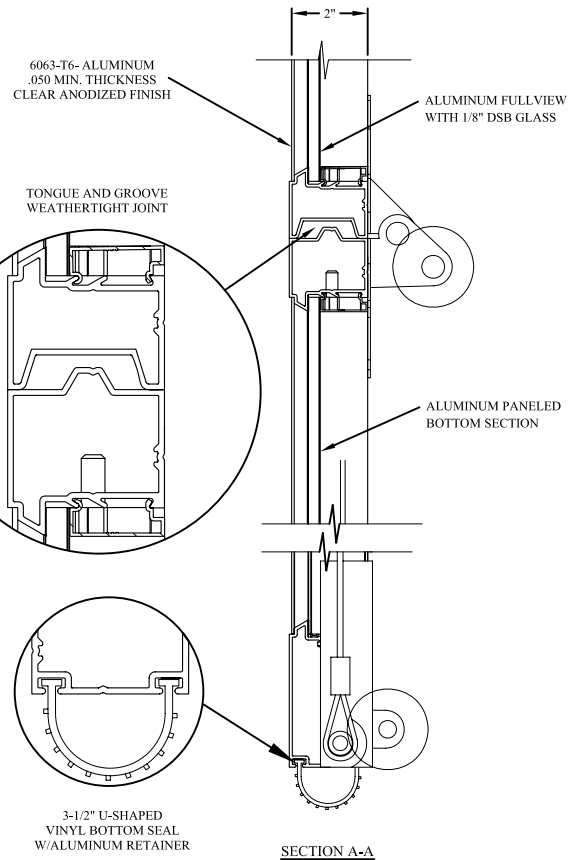

MODEL 3550

MODEL 3550

GARAGE DOORS

ALUMINUM FULLVIEW W/ 1/8" DSB GLASS
SHOWN

AVAILABLE OPTIONS
1/8" CLEAR ANNEALED GLASS
1/8" TEMPERED GLASS
DOUBLE PANE 1/2" INSULATED CLEAR ANNEALED GLASS
DOUBLE PANE 1/2" INSULATED CLEAR TEMPERED GLASS
.050 ALUMINUM PANEL
CUSTOM OPTIONS AVAILABLE

GLAZING REFERENCE CHART

DOOR WIDTH	MAX WINDOWS	1/8" GLASS AVAILABLE	1/2" GLASS AVAILABLE	ALUMINUM PANEL
8'2"	2	YES	YES	YES
9'2"	2	YES	YES	YES
10'2"	3	YES	YES	YES
11'2"	3	YES	YES	YES
12'2"	3	YES	YES	YES
13'2"	4	YES	YES	YES
14'2"	4	YES	YES	YES
15'2"	4	YES	YES	YES
16'2"	4	YES	YES	YES
17'2"	5	YES	YES	YES
18'2"	5	YES	YES	YES
19'2"	5	YES	YES	YES
20'2"	6	YES	YES	YES
21'2"	6	YES	NO	YES
22'2"	6	YES	NO	YES
23'2"	6	YES	NO	YES
24'2"	6	YES	NO	YES

NOTE: CHART ABOVE INDICATES MAXIMUM NUMBER OF WINDOWS PER SECTION AND GLASS AVAILABILITY.

MODEL 3550

GARAGE DOORS

Door Height	21" Bottom	21" Intermediate	24" Bottom	24" Intermediate	Door Height	21" Bottom	21" Intermediate	24" Bottom	24" Intermediate
7'0"	1	3			13'0"		4	1	2
7'3"		3	1		13'3"		3	1	3
7'6"		2	1	1	13'6"		2	1	4
7'9"		1	1	2	13'9"		1	1	5
8'0"				4	14'0"			1	6
8'3"	Not Available				14'0"	1	7		
8'6"	Not Available				14'3"		7	1	
8'9"	1	4			14'6"		6	1	1
9'0"		4	1		14'9"		5	1	2
9'3"		3	1	1	15'0"		4	1	3
9'6"		2	1	2	15'3"		3	1	4
9'9"		1	1	3	15'6"		2	1	5
10'0"			1	4	15'9"		1	1	6
10'3"	Not Available				15'9"	1	8		
10'6"	1	5			16'0"			1	7
10'9"		5	1		16'0"		8	1	
11'0"		4	1	1	16'3"		7	1	1
11'3"		3	1	2	16'6"		6	1	2
11'6"		2	1	3	16'9"		5	1	3
11'9"		1	1	4	17'0"		4	1	4
12'0"			1	5	17'3"		2	1	5
12'3"	1	6			17'6"		2	1	6
12'6"		6	1		17'9"		1	1	7
12'9"		5	1	1	18'0"			1	8

SECTION ARRANGEMENT CHART