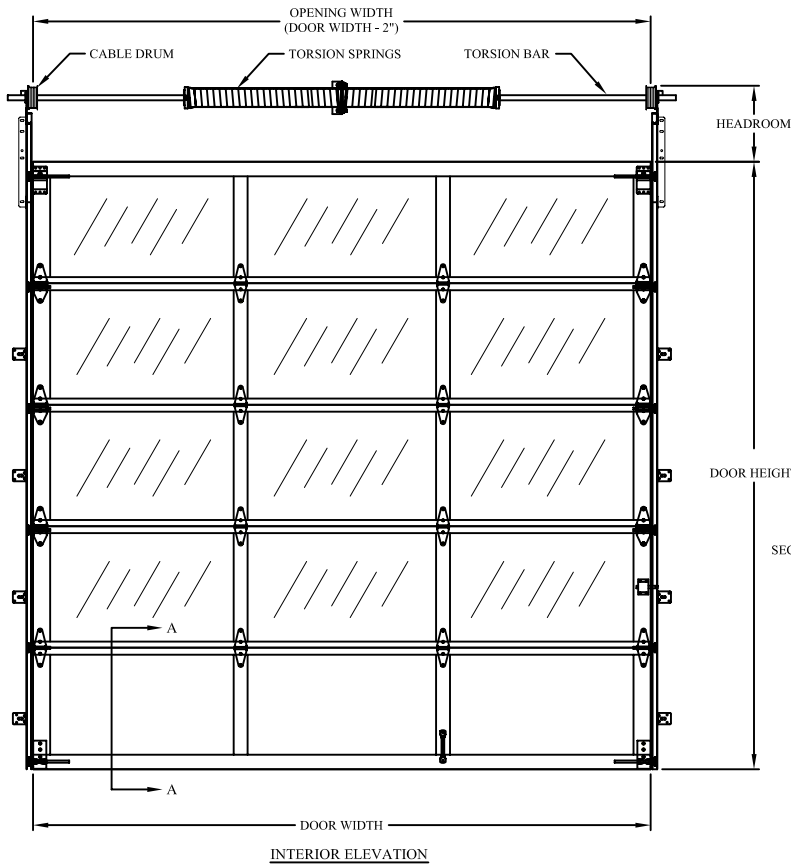

MODEL 3550

MODEL 3550

GARAGE DOORS

ALUMINUM FULLVIEW W/ 1/8" DSB GLASS
SHOWN

AVAILABLE OPTIONS
1/8" CLEAR ANNEALED GLASS
1/8" TEMPERED GLASS
DOUBLE PANE 1/2" INSULATED CLEAR ANNEALED GLASS
DOUBLE PANE 1/2" INSULATED CLEAR TEMPERED GLASS
.050 ALUMINUM PANEL
CUSTOM OPTIONS AVAILABLE

GLAZING REFERENCE CHART

DOOR WIDTH	MAX WINDOWS	1/8" GLASS AVAILABLE	1/2" GLASS AVAILABLE	ALUMINUM PANEL
8'2"	2	YES	YES	YES
9'2"	2	YES	YES	YES
10'2"	3	YES	YES	YES
11'2"	3	YES	YES	YES
12'2"	3	YES	YES	YES
13'2"	4	YES	YES	YES
14'2"	4	YES	YES	YES
15'2"	4	YES	YES	YES
16'2"	4	YES	YES	YES
17'2"	5	YES	YES	YES
18'2"	5	YES	YES	YES
19'2"	5	YES	YES	YES
20'2"	6	YES	YES	YES
21'2"	6	YES	NO	YES
22'2"	6	YES	NO	YES
23'2"	6	YES	NO	YES
24'2"	6	YES	NO	YES

NOTE: CHART ABOVE INDICATES MAXIMUM NUMBER OF WINDOWS PER SECTION AND GLASS AVAILABILITY.

MODEL 3550

GARAGE DOORS

Door Height	21" Bottom	21" Intermediate	24" Bottom	24" Intermediate	Door Height	21" Bottom	21" Intermediate	24" Bottom	24" Intermediate
7'0"	1	3			13'0"		4	1	2
7'3"		3	1		13'3"		3	1	3
7'6"		2	1	1	13'6"		2	1	4
7'9"		1	1	2	13'9"		1	1	5
8'0"				4	14'0"			1	6
8'3"	Not Available				14'0"	1	7		
8'6"	Not Available				14'3"		7	1	
8'9"	1	4			14'6"		6	1	1
9'0"		4	1		14'9"		5	1	2
9'3"		3	1	1	15'0"		4	1	3
9'6"		2	1	2	15'3"		3	1	4
9'9"		1	1	3	15'6"		2	1	5
10'0"			1	4	15'9"		1	1	6
10'3"	Not Available				15'9"	1	8		
10'6"	1	5			16'0"			1	7
10'9"		5	1		16'0"		8	1	
11'0"		4	1	1	16'3"		7	1	1
11'3"		3	1	2	16'6"		6	1	2
11'6"		2	1	3	16'9"		5	1	3
11'9"		1	1	4	17'0"		4	1	4
12'0"			1	5	17'3"		2	1	5
12'3"	1	6			17'6"		2	1	6
12'6"		6	1		17'9"		1	1	7
12'9"		5	1	1	18'0"			1	8

SECTION ARRANGEMENT CHART