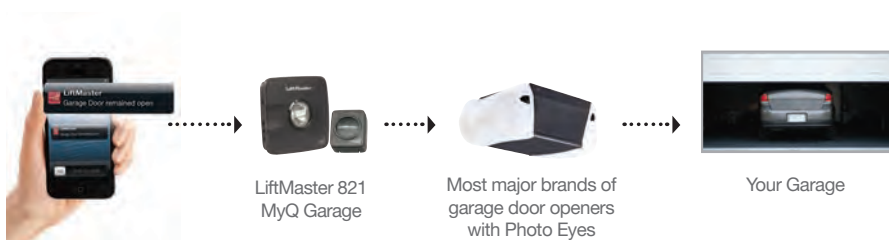

LiftMaster 821
MyQ Garage

Most major brands of
garage door openers
with Photo Eyes

Your Garage

Optional Accessories:

Remote Light Control (825LM)

Allows you to control any lamp with your garage door opener remote control or smartphone via MyQ Garage or LiftMaster Internet Gateway

Remote Light Switch (823LM)

Replaces your existing wall switch to allow you to control home lighting with your garage door opener remote control or smartphone via MyQ Garage or LiftMaster Internet Gateway.

3-Button Elite Remote Control (895MAX)

Allows you to control up to three garage door openers, gate operators or MyQ-Enabled light devices. Sleek contoured design with bright blue LED lights.

FREE MyQ Mobile App! Download the app and easily register your account from the MyQ app or at MyLiftMaster.com

Compatible with these Apple® models

iPhone® 3GS, iPhone 4, iPhone 4S and iPhone 5
iPod touch® (3rd, 4th and 5th generation)