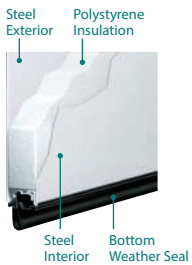

HI3000

Triple-Layer: Steel + Insulation + Steel

- Heavy-duty Exterior and Interior Steel
- Durable, Reliable, Low Maintenance
- Environmentally Safe Polystyrene Thermal Insulation
- Superior Energy Efficiency
- Extra Quiet Operation

Specifications

	AMARR HILLCREST HI1000	AMARR HILLCREST HI2000	AMARR HILLCREST HI3000
PANEL DESIGNS			
Bead Board	•	•	•
Long Bead Board	•	•	•
Recessed	•	•	•
Raised	•	•	•
INSULATION¹		Polystyrene	Polystyrene
R-VALUE²		6.64	9.05
DOOR THICKNESS		2" (5.1cm)	2" (5.1cm)
STEEL THICKNESS		25 ga	27/27 ga
INSULATED GLASS OPTIONS			Clear only
DECORATIVE HARDWARE OPTIONS		•	•
WIND LOAD³ AVAILABLE		•	•
PAINT FINISH WARRANTY⁴		15 Years	Lifetime
WORKMANSHIP/HARDWARE WARRANTY⁴		1 Year	3 Years

Colors

TRUE WHITE (TW)

ALMOND (AL)

WICKERTAN (WK)

SANDTONE (ST)

GOLDEN OAK (OK)*

WALNUT (NT)*

TERRATONE (TT)

CHARCOAL GRAY (EF)

DARK BROWN (DN)

MAHOGANY (MY)*

Amarr Color Zone®
Over 500 factory-applied colors. Visit a Sherwin-Williams store to select the SnapDry™ paint color of your choice.

* Price upcharge applies.

Glass Options

CLEAR (C)

3/32" (0.24cm) Single Strength

OBSCURE (O)*

FROST (WF)*

DARK TINT (WD)*

*Price upcharge applies.

DecraTrim Window Inserts

NO INSERT

STOCKTON (20)

PRAIRIE (21)

CATHEDRAL (22)

CASCADE (23)

MOONLITE (24)

WATERFORD (25)

WAGON WHEEL (26)

SUNRAY (27)

THAMES (30)

ARCHED THAMES (31)

FULL SUNRAY (28) Available for 15'6", 15'8", 16', 17' and 18' only.

DecraGlass™ Windows

Tempered obscure glass with baked-on ceramic designs.

VICTORIAN (54)

RIVIERA (55)*

CHALET (56)

AMERICANA (57)

HEARTLAND (70)

MISSION (71)

PRAIRIE (72)†

JARDIN (75)

TRELLIS (76)

Decorative Hardware

ALUMINUM

Aluminum decorative strap hinges with clavos not recommended for arch openings.

CANTERBURY

VERSAILLES

STAMPED STEEL

BLUE RIDGE

CASTLE ROCK

MAPLE CREEK

ALPINE

CLAVOS

NOTTINGHAM

ENTREMATIc

Entrematic
165 Carriage Court
Winston-Salem, NC 27105
800.503.DOOR
www.amarr.com

YOUR LOCAL AMARR DEALER:

©Entrematic Group AB 2018. All rights reserved.
Printed in USA Form #6780918/40M/GVS