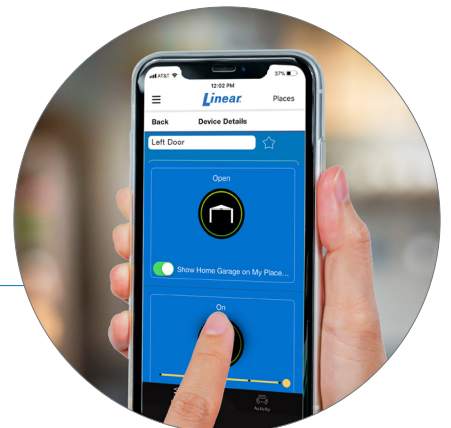

Smart Garage Door Operator

The Brightest on the Block.

Officially the Brightest in
the Industry – 25% Brighter
than the Liftmaster® WLED!

LED Lighting | 4,100 Lumens*

Wi-Fi Connected

Smartphone-Controlled

Ultra Quiet Operation

Wall-to-Wall Lighting

Garage Door Monitoring and Control

Linear® Smart App

LDCO 863B Smart Garage Door Operator

Never Change a Light Bulb Again.

Our new LDCO863B includes the most advanced lighting features on the market. Featuring 3 LED panels and a total of 4,100 lumens, our new technology will never leave you in the dark.

Long life, dimmable LED light panels included.

Secure. Responsive Remote Control

Linear MegaCode remote controls operate over long range and employ high-security technology.

Easy Door Release

Release the operator's quick-disconnect trolley to open or close the garage door manually.