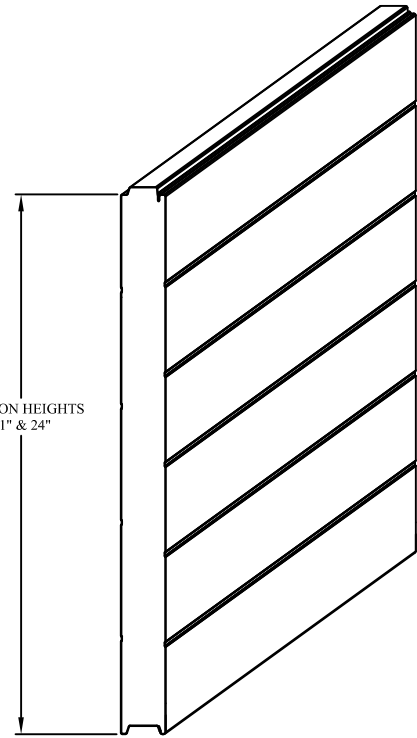

INTERIOR ELEVATION

ISOMETRIC PROFILE

EXTERIOR ELEVATION

SECTION A-A

26" x 13 1/2" DOUBLE PANE INSULATED PLEXI-GLASS

24" x 12" WINDOW W/ TEMPERED INSULATED GLASS

24" X 8" WINDOW W/ TEMPERED INSULATED GLASS

24" X 6 BLACK FRAMED WINDOW

DOOR WIDTH	MAX No. WINDOWS	DOOR WIDTH	MAX No. WINDOWS
8'2"	2	21'2"	6
9'2"	2	22'2"	6
10'2"	3	23'2"	6
11'2"	3	24'2"	6
12'2"	3	25'2"	7
13'2"	4	26'2"	7
14'2"	4	27'2"	7
15'2"	4	28'2"	7
16'2"	4	29'2"	7
17'2"	5	30'2"	8
18'2"	5	31'2"	8
19'2"	5	32'2"	8
20'2"	6		

NOTE: CHART ABOVE INDICATES MAXIMUM NUMBER OF WINDOWS PER SECTION.

ALUMINUM FULLVIEW SECTION WITH 1/8" DSB GLASS OR INSULATED GLASS

DOOR WIDTH	DOOR HEIGHTS																	
	7'1"	8'1"	9'1"	10'1"	11'1"	12'1"	13'1"	14'1"	15'1"	16'1"	17'1"	18'1"	19'1"	20'1"	21'1"	22'1"	23'1"	24'1"
8'2" - 12'2"	4	4	5	5	6	6	7	7	8	8	9	9	10	10	11	11	12	12
12'4" - 16'2"	2	2	3	3	4	4	5	5	6	6	7	7	8	8	9	9	10	10
16'4" - 24'2"	2	2	2	2	2	2	2	2	2	2	2	2	2	2	2	2	2	2

NOTE: CHART ABOVE INDICATES MAXIMUM NUMBER OF ALUMINUM FULLVIEW SECTIONS PER DOOR SIZE.

DOOR WIDTH	MAX No. PANELS	DOOR WIDTH	MAX No. PANELS
8'2"	2	17'2"	5
9'2"	2	18'2"	5
10'2"	3	19'2"	5
11'2"	3	20'2"	6
12'2"	3	21'2"	6
13'2"	4	22'2"	6
14'2"	4	23'2"	6
15'2"	4	24'2"	6
16'2"	4		