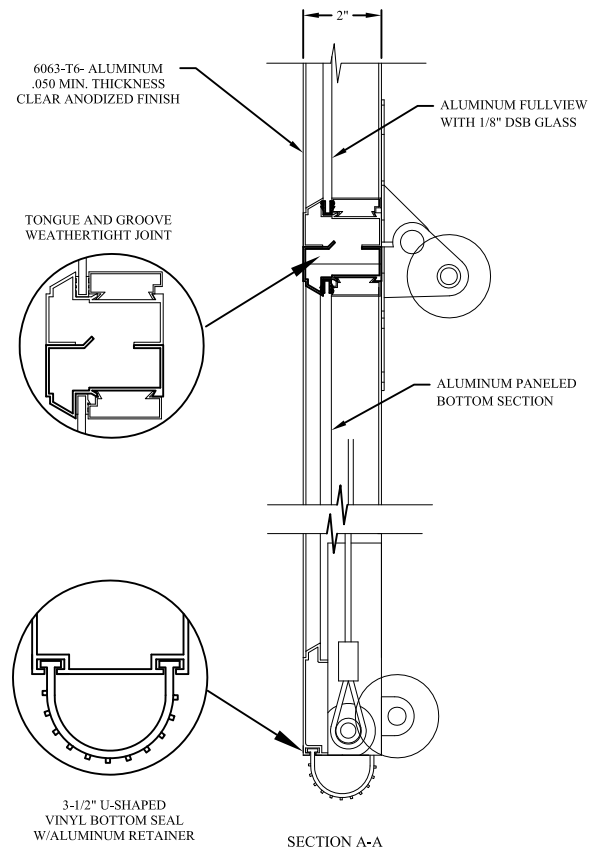

# ENTRE//MATIC

INTERIOR ELEVATION

ISOMETRIC PROFILE

EXTERIOR ELEVATION

SECTION A-A

ALUMINUM FULLVIEW W/ 1/8" DSB GLASS

DOOR WIDTH	MAX No. WINDOWS
8'2"	2
9'2"	2
10'2"	3
11'2"	3
12'2"	3

NOTE: CHART ABOVE INDICATES MAXIMUM NUMBER OF WINDOWS PER SECTION.

SECTION ARRANGEMENT CHART

Door Height	21" Bottom	21" Intermediate	24" Bottom	24" Intermediate
7'0"	1	3		
7'3"		3	1	
7'6"		2	1	1
7'9"		1	1	2
8'0"				4
8'3"	Not Available			
8'6"	Not Available			
8'9"	1	4		
9'0"		4	1	
9'3"		3	1	1
9'6"		2	1	2
9'9"		1	1	3
10'0"			1	4
10'3"	Not Available			
10'6"	1	5		
10'9"		5	1	
11'0"		4	1	1
11'3"		3	1	2
11'6"		2	1	3
11'9"		1	1	4
12'0"			1	5