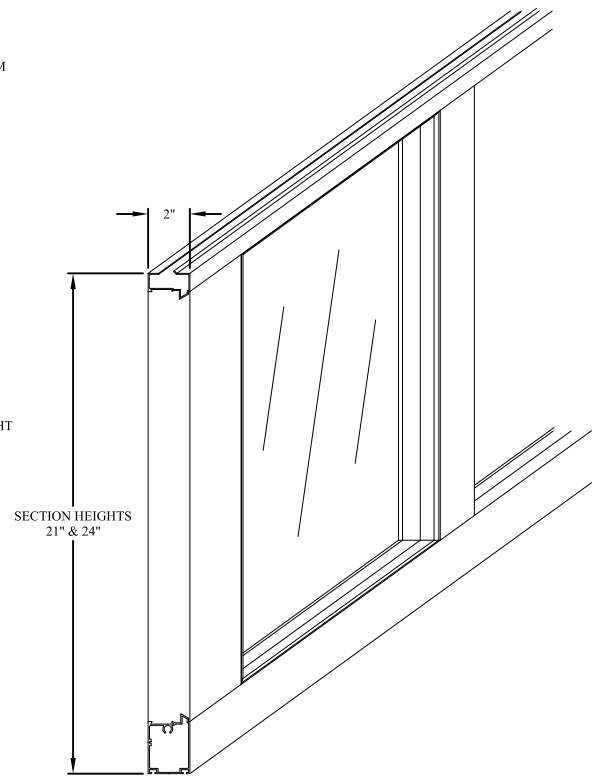

# AMARR 3502

Previously Model 3500

# ENTRE//MATIC

INTERIOR ELEVATION

ISOMETRIC PROFILE

EXTERIOR ELEVATION

SECTION A-A

ALUMINUM FULLVIEW W/ 1/8" DSB GLASS

DOOR WIDTH	MAX No. WINDOWS
8'2"	2
9'2"	2
10'2"	3
11'2"	3
12'2"	3

NOTE: CHART ABOVE INDICATES MAXIMUM NUMBER OF WINDOWS PER SECTION.

SECTION ARRANGEMENT CHART

Door Height	21" Bottom	21" Intermediate	24" Bottom	24" Intermediate
7'0"	1	3		
7'3"		3	1	
7'6"		2	1	1
7'9"		1	1	2
8'0"				4
8'3"	Not Available			
8'6"	Not Available			
8'9"	1	4		
9'0"		4	1	
9'3"		3	1	1
9'6"		2	1	2
9'9"		1	1	3
10'0"			1	4
10'3"	Not Available			
10'6"	1	5		
10'9"		5	1	
11'0"		4	1	1
11'3"		3	1	2
11'6"		2	1	3
11'9"		1	1	4
12'0"			1	5