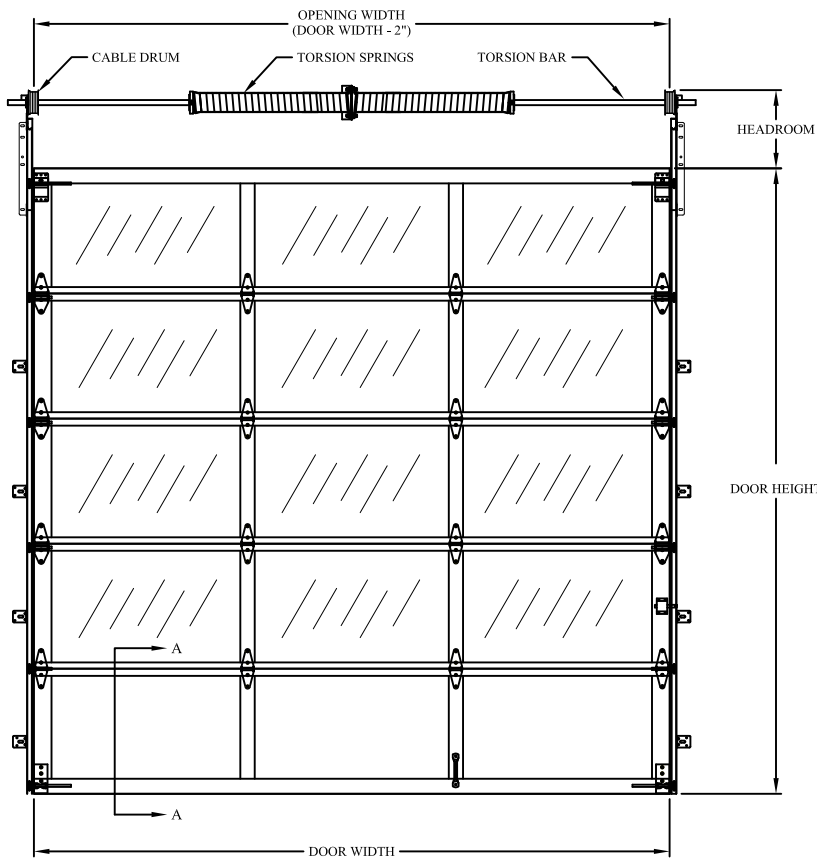

# AMARR 3502

Previously Model 3500

# ENTRE//MATIC

INTERIOR ELEVATION

ISOMETRIC PROFILE

EXTERIOR ELEVATION

SECTION A-A

ALUMINUM FULLVIEW W/ 1/8" DSB GLASS

DOOR WIDTH	MAX No. WINDOWS
8'2"	2
9'2"	2
10'2"	3
11'2"	3
12'2"	3

NOTE: CHART ABOVE INDICATES MAXIMUM NUMBER OF WINDOWS PER SECTION.

SECTION ARRANGEMENT CHART

Door Height	21" Bottom	21" Intermediate	24" Bottom	24" Intermediate
7'0"	1	3		
7'3"		3	1	
7'6"		2	1	1
7'9"		1	1	2
8'0"				4
8'3"	Not Available			
8'6"	Not Available			
8'9"	1	4		
9'0"		4	1	
9'3"		3	1	1
9'6"		2	1	2
9'9"		1	1	3
10'0"			1	4
10'3"	Not Available			
10'6"	1	5		
10'9"		5	1	
11'0"		4	1	1
11'3"		3	1	2
11'6"		2	1	3
11'9"		1	1	4
12'0"			1	5