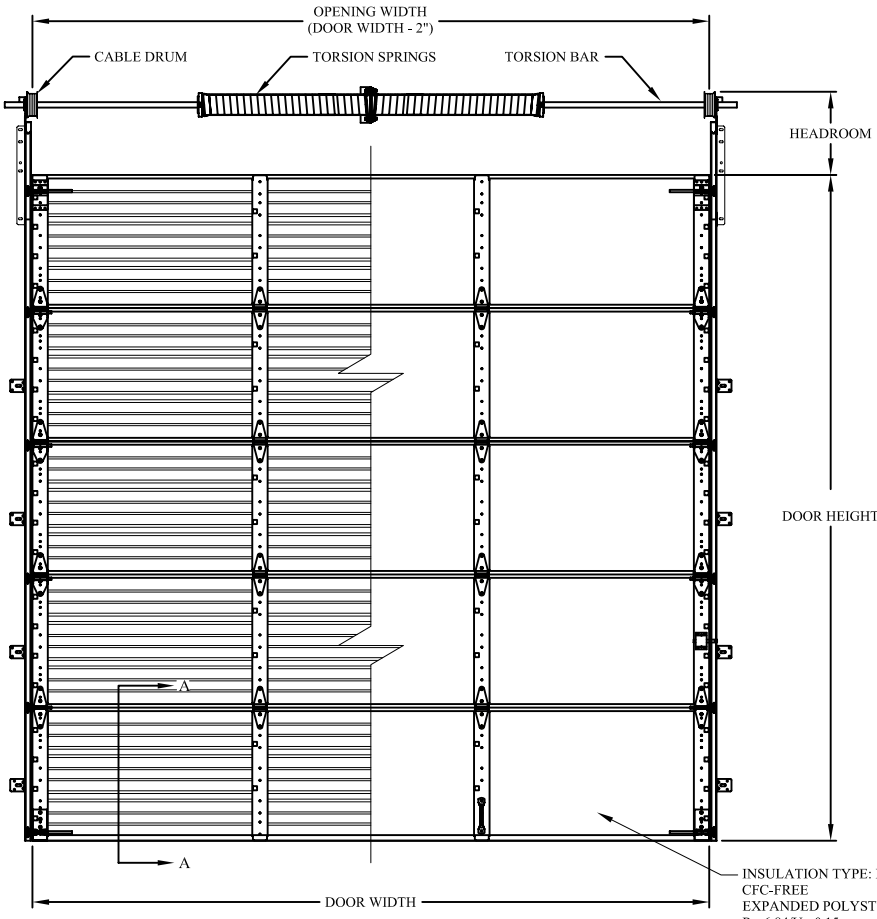

GARAGE DOORS

INTERIOR ELEVATION

INSULATION TYPE: HAIRCELL
CFC-FREE
EXPANDED POLYSTYRENE
R= 6.84/U= 0.15
(ALSO AVAILABLE WITH
25ga STEEL BACKER)

ISOMETRIC PROFILE

EXTERIOR ELEVATION

SECTION A-A

MODELS 2000/2000I/2000S

GARAGE DOORS

24" x 12" WINDOW W/ NON-INSULATED 1/8" PLEXI-GLASS
AND DOUBLE PANE INSULATED PLEXI-GLASS

24" x 4" WINDOW WITH 1/8" PLEXI-GLASS

DOOR WIDTH	MAX No. WINDOWS	DOOR WIDTH	MAX No. WINDOWS
8'2"	2	17'2"	5
9'2"	2	18'2"	5
10'2"	3	19'2"	5
11'2"	3	20'2"	6
12'2"	3	21'2"	6
13'2"	4	22'2"	6
14'2"	4	23'2"	6
15'2"	4	24'2"	6
16'2"	4		

NOTE: CHART ABOVE INDICATES MAXIMUM NUMBER OF WINDOWS PER SECTION.

ALUMINUM FULLVIEW SECTION

DOOR WIDTH	DOOR HEIGHTS																	
	7'1"	8'1"	9'1"	10'1"	11'1"	12'1"	13'1"	14'1"	15'1"	16'1"	17'1"	18'1"	19'1"	20'1"	21'1"	22'1"	23'1"	24'1"
8'2" - 12'2"	4	4	5	5	6	6	7	7	8	8	9	9	10	10	11	11	12	12
12'4" - 16'2"	2	2	3	3	4	4	5	5	6	6	7	7	8	8	9	9	10	10
16'4" - 24'2"	2	2	2	2	2	2	2	2	2	2	2	2	2	2	2	2	2	2

NOTE: CHART ABOVE INDICATES MAXIMUM NUMBER OF ALUMINUM FULLVIEW SECTIONS PER DOOR SIZE.

DOOR WIDTH	MAX No. PANELS	DOOR WIDTH	MAX No. PANELS
8'2"	2	17'2"	5
9'2"	2	18'2"	5
10'2"	3	19'2"	5
11'2"	3	20'2"	6
12'2"	3	21'2"	6
13'2"	4	22'2"	6
14'2"	4	23'2"	6
15'2"	4	24'2"	6
16'2"	4		