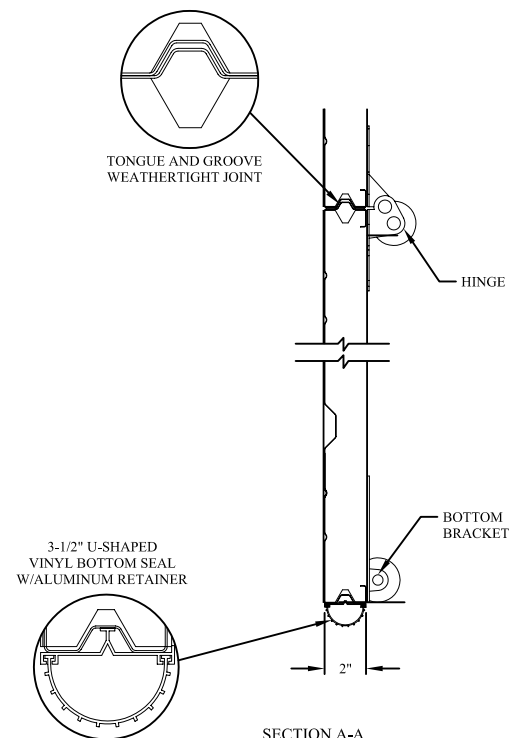

GARAGE DOORS

INTERIOR ELEVATION

INSULATION TYPE: HAIRCELL
CFC-FREE
EXPANDED POLYSTYRENE
R= 6.84/U= 0.15
(ALSO AVAILABLE WITH
25ga STEEL BACKER)

ISOMETRIC PROFILE

EXTERIOR ELEVATION

SECTION A-A

MODELS 2000/2000I/2000S

NOTE: CHART ABOVE INDICATES MAXIMUM NUMBER OF WINDOWS PER SECTION.

ALUMINUM FULLVIEW SECTION

DOOR WIDTH	DOOR HEIGHTS																	
	7'1"	8'1"	9'1"	10'1"	11'1"	12'1"	13'1"	14'1"	15'1"	16'1"	17'1"	18'1"	19'1"	20'1"	21'1"	22'1"	23'1"	24'1"
8'2" - 12'2"	4	4	5	5	6	6	7	7	8	8	9	9	10	10	11	11	12	12
12'4" - 16'2"	2	2	3	3	4	4	5	5	6	6	7	7	8	8	9	9	10	10
16'4" - 24'2"	2	2	2	2	2	2	2	2	2	2	2	2	2	2	2	2	2	2

NOTE: CHART ABOVE INDICATES MAXIMUM NUMBER OF ALUMINUM FULLVIEW SECTIONS PER DOOR SIZE.

DOOR WIDTH	MAX No. PANELS	DOOR WIDTH	MAX No. PANELS
8'2"	2	17'2"	5
9'2"	2	18'2"	5
10'2"	3	19'2"	5
11'2"	3	20'2"	6
12'2"	3	21'2"	6
13'2"	4	22'2"	6
14'2"	4	23'2"	6
15'2"	4	24'2"	6
16'2"	4		

NOTE: CHART ABOVE INDICATES MAXIMUM NUMBER OF PANELS PER SECTION.

MODELS 2000/2000I/2000S

SECTION ARRANGEMENT CHART

GARAGE DOORS

Door Height	21" Bottom	21" Intermediate	24" Bottom	24" Intermediate
7'0"	1	3		
7'3"		3	1	
7'6"		2	1	1
7'9"		1	1	2
8'0"				4
8'3"	Not Available			
8'6"	Not Available			
8'9"	1	4		
9'0"		4	1	
9'3"		3	1	1
9'6"		2	1	2
9'9"		1	1	3
10'0"			1	4
10'3"	Not Available			
10'6"	1	5		
10'9"		5	1	
11'0"		4	1	1
11'3"		3	1	2
11'6"		2	1	3
11'9"		1	1	4
12'0"			1	5
12'3"	1	6		
12'6"		6	1	
12'9"		5	1	1
13'0"		4	1	2
13'3"		3	1	3
13'6"		2	1	4
13'9"		1	1	5
14'0"			1	6
14'0"	1	7		
14'3"		7	1	
14'6"		6	1	1
14'9"		5	1	2
15'0"		4	1	3
15'3"		3	1	4
15'6"		2	1	5
15'9"		1	1	6
15'9"	1	8		
16'0"			1	7
16'0"		8	1	
16'3"		7	1	1
16'6"		6	1	2
16'9"		5	1	3
17'0"		4	1	4
17'3"		2	1	5
17'6"		2	1	6
17'9"		1	1	7
18'0"			1	8
18'3"		7	1	2
18'6"		6	1	3
18'9"		5	1	4
19'0"		4	1	5
19'3"		3	1	6
19'6"		2	1	7
19'9"		1	1	8
20'0"			1	9
22'0"			1	10
24'0"			1	11