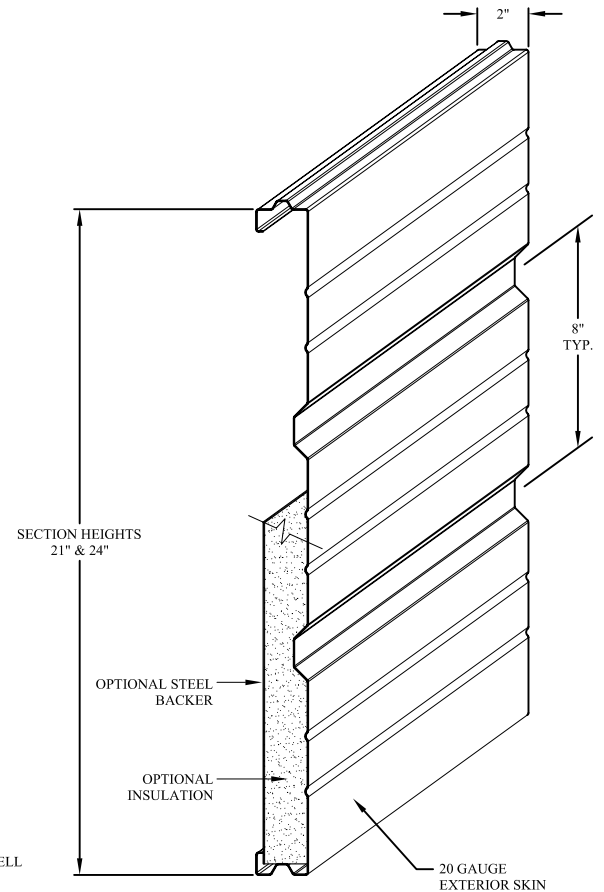

GARAGE DOORS

INTERIOR ELEVATION

INSULATION TYPE: HAIRCELL
CFC-FREE
EXPANDED POLYSTYRENE
R= 6.84/U= 0.15
(ALSO AVAILABLE WITH
25ga STEEL BACKER)

ISOMETRIC PROFILE

EXTERIOR ELEVATION

SECTION A-A

MODELS 2000/2000I/2000S

GARAGE DOORS

24" x 12" WINDOW W/ NON-INSULATED 1/8" PLEXI-GLASS
AND DOUBLE PANE INSULATED PLEXI-GLASS

24" x 4" WINDOW WITH 1/8" PLEXI-GLASS

DOOR WIDTH	MAX No. WINDOWS	DOOR WIDTH	MAX No. WINDOWS
8'2"	2	17'2"	5
9'2"	2	18'2"	5
10'2"	3	19'2"	5
11'2"	3	20'2"	6
12'2"	3	21'2"	6
13'2"	4	22'2"	6
14'2"	4	23'2"	6
15'2"	4	24'2"	6
16'2"	4		

NOTE: CHART ABOVE INDICATES MAXIMUM NUMBER OF WINDOWS PER SECTION.

ALUMINUM FULLVIEW SECTION

DOOR WIDTH	DOOR HEIGHTS																	
	7'1"	8'1"	9'1"	10'1"	11'1"	12'1"	13'1"	14'1"	15'1"	16'1"	17'1"	18'1"	19'1"	20'1"	21'1"	22'1"	23'1"	24'1"
8'2" - 12'2"	4	4	5	5	6	6	7	7	8	8	9	9	10	10	11	11	12	12
12'4" - 16'2"	2	2	3	3	4	4	5	5	6	6	7	7	8	8	9	9	10	10
16'4" - 24'2"	2	2	2	2	2	2	2	2	2	2	2	2	2	2	2	2	2	2

NOTE: CHART ABOVE INDICATES MAXIMUM NUMBER OF ALUMINUM FULLVIEW SECTIONS PER DOOR SIZE.

DOOR WIDTH	MAX No. PANELS	DOOR WIDTH	MAX No. PANELS
8'2"	2	17'2"	5
9'2"	2	18'2"	5
10'2"	3	19'2"	5
11'2"	3	20'2"	6
12'2"	3	21'2"	6
13'2"	4	22'2"	6
14'2"	4	23'2"	6
15'2"	4	24'2"	6
16'2"	4		