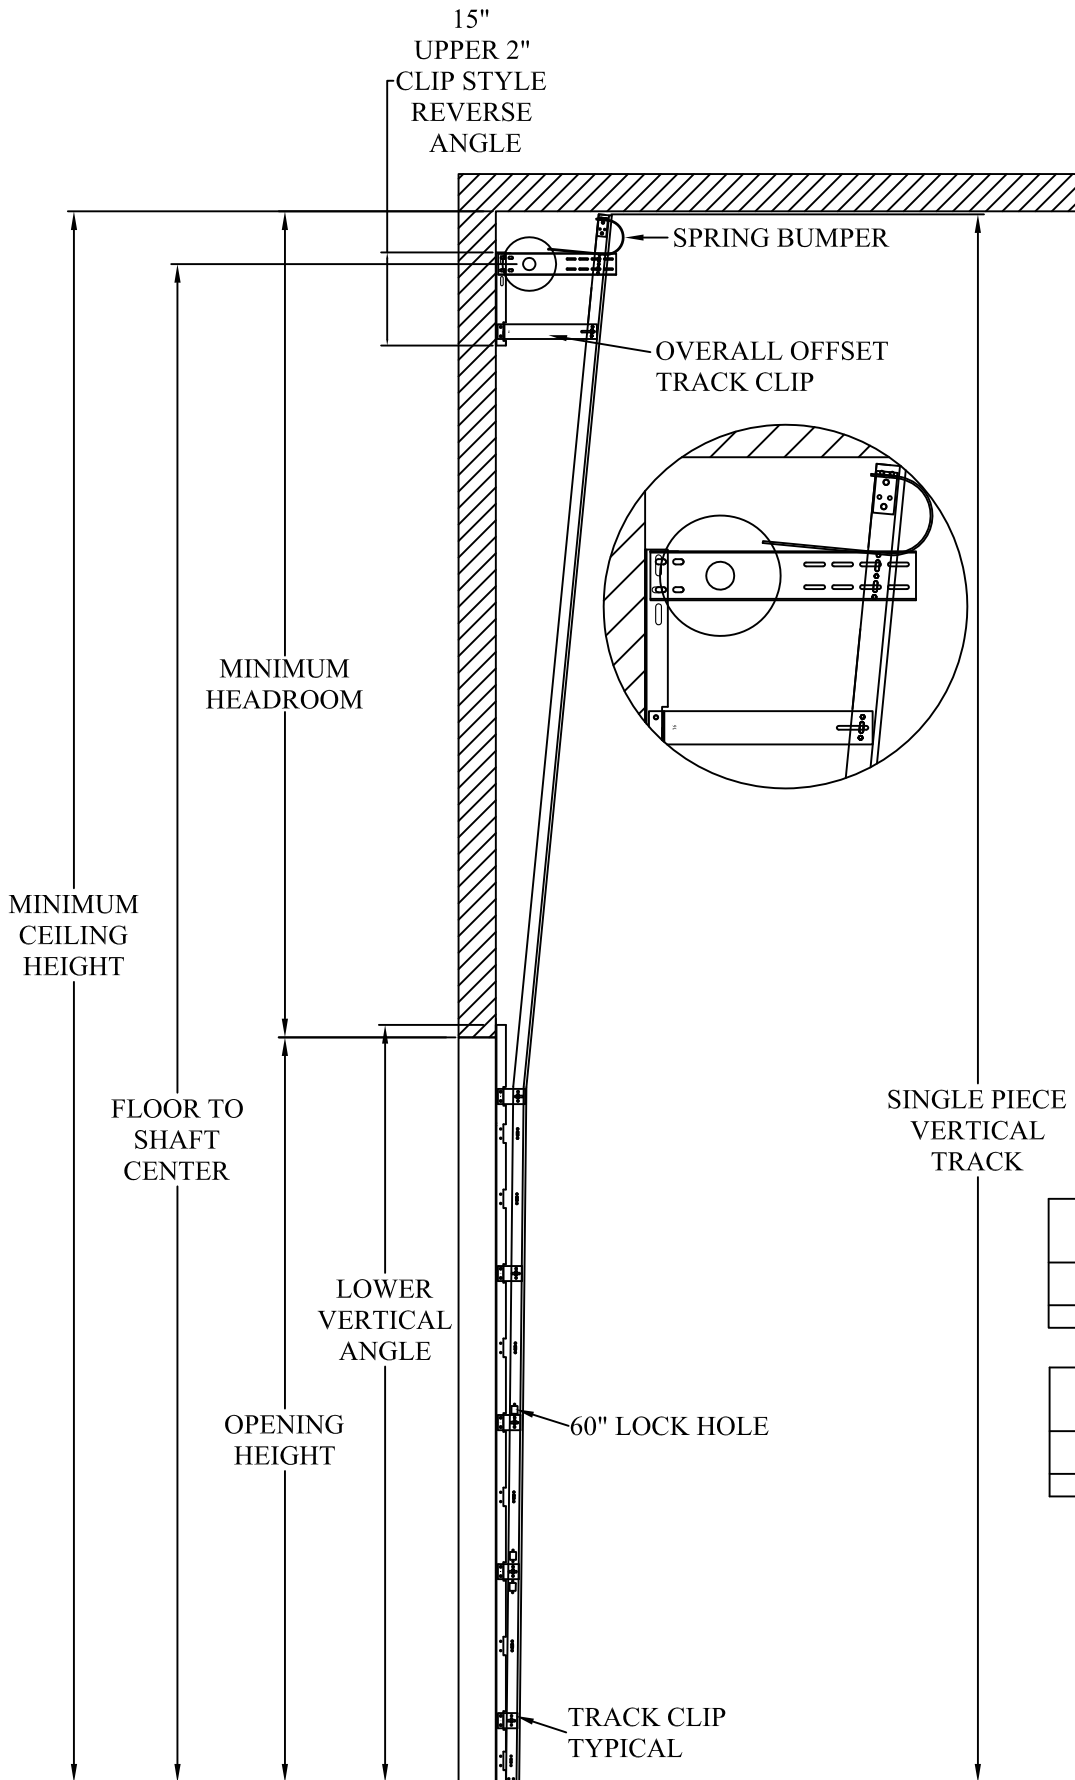

**RAPID INSTALL VERTICAL LIFT TRACK SET DETAIL
2" ANGLE MOUNT**

ENTRE//MATIC

HEADROOM REQUIREMENTS	
DOOR HEIGHT	MINIMUM HEADROOM
7' - 10'	DOOR HEIGHT + 13"

FLOOR TO SHAFT CENTER REQUIREMENTS	
DRUM	FLOOR TO SHAFT CENTER
D850-132	2 X DOOR HEIGHT + 3-1/4"

RAPID INSTALL VERTICAL LIFT 2" TRACK SET DETAIL